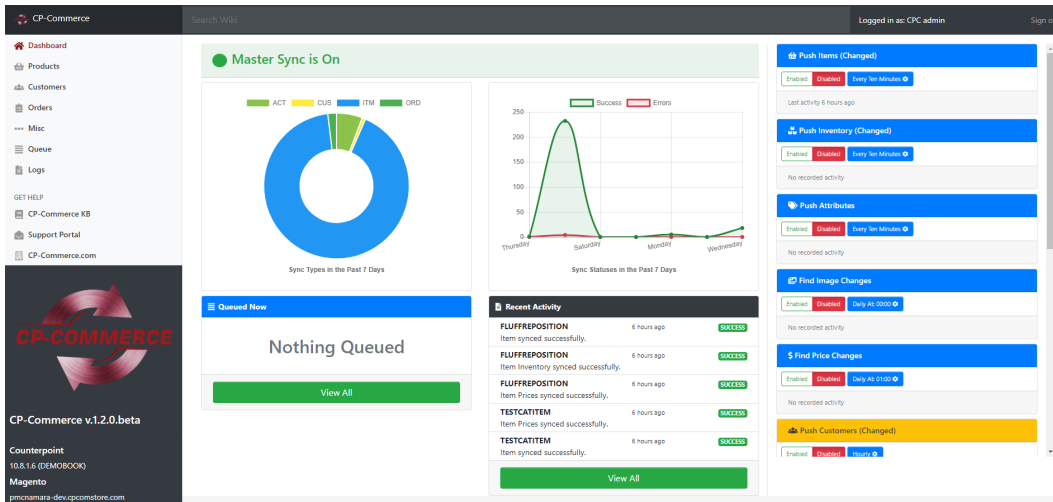

CPC Sync Interface

The CP-Commerce sync interface allows you to take control of how your store syncs between the Magento online store and your Counterpoint Point of Sale software.

Pages